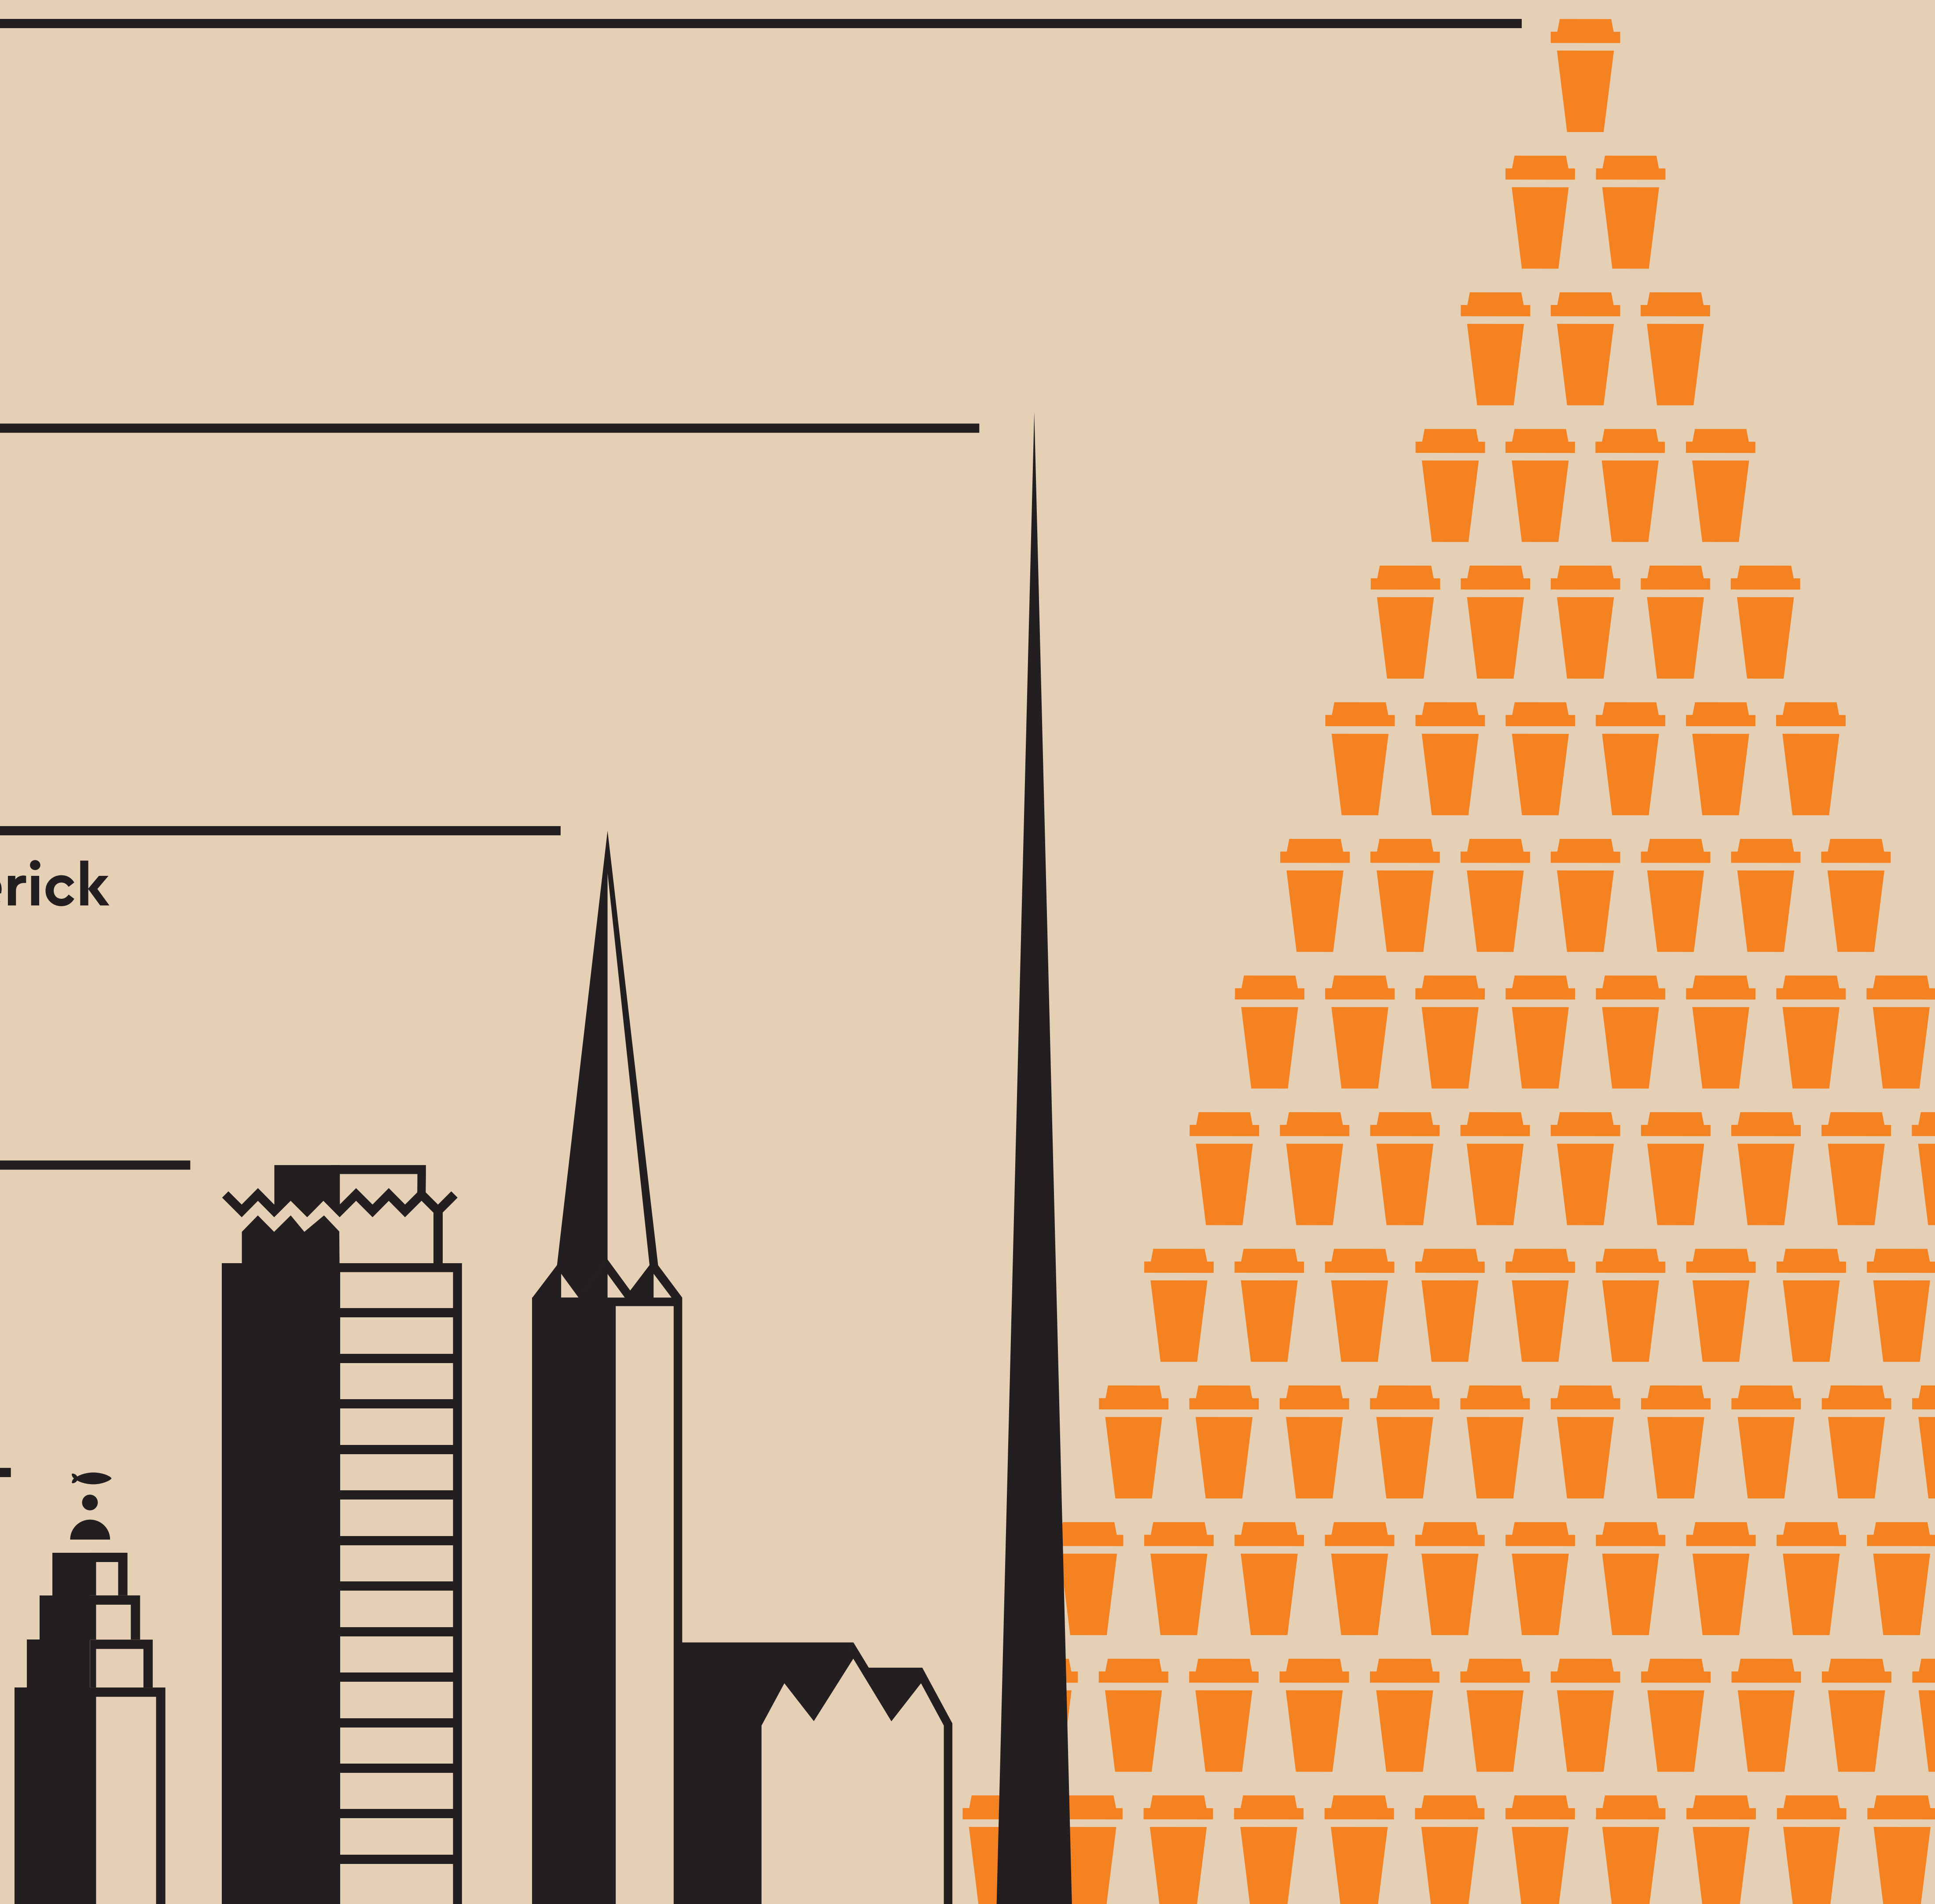

IN IRELAND

WE DISPOSE OF

547,945

**COFFEE CUPS
EVERYDAY!**

547,945 coffee cups
143 metres when stacked

The Spire / Dublin
121 metres

St. John's Cathedral / Limerick
81 metres

Liberty Hall / Dublin
59 metres

Shandon Tower / Cork
36 metres

SIT AND DRINK OR USE A REUSABLE CUP